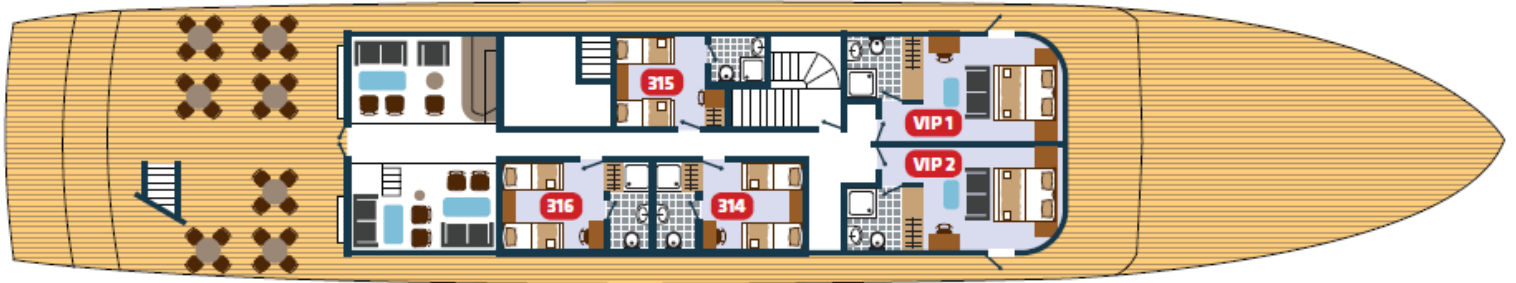

ADRIATIC CRUISE

by  | KOMPAS

M/S
ADRIATICA

FACT SHEET

BOAT INFORMATION

FEATURES

M/S ADRIATICA

Years of construction: 2018	Supreme category
Length: 49 m / 161 feet	Sun deck with sunbeds
Width: 8.6 m / 28.2 feet	Salon/Restaurant & Bar
Speed: 9 NM	Cabins with private bathroom, A/C & LCD TV
Cabins: 18	Complimentary Wi-fi on board
Capacity: 35 passengers	Voltage: 220v

ADRIATICA

UPPER DECK

MAIN DECK

LOWER DECK

<i>M/S ADRIATICA - CABIN TYPES</i>					
<i>UPPER DECK CABIN WITH TERRACE</i>					
DOUBLE (160x200)	21m2	VIP1	VIP2	21m2	DOUBLE (160x200)
<i>UPPER DECK CABIN</i>					
DOUBLE/TWIN (90x200 x2)	11m2	315	314	12m2	DOUBLE/TWIN (90x200 x2)
			316	12m2	DOUBLE/TWIN (90x200 x2)
<i>MAIN DECK CABIN</i>					
TWIN (90x200 x2)	11m2	209	208	11m2	TWIN (90x200 x2)
DOUBLE/TWIN (90x200 x2)	13m2	211	210	13m2	DOUBLE/TWIN (90x200 x2)
DOUBLE/TWIN (90x200 x2)	13m2	213	212	13m2	DOUBLE/TWIN (90x200 x2)
<i>LOWER DECK CABIN</i>					
SINGLE (90x200)	11m2	100			
TWIN (90x200 x2)	16m2	101	102	16m2	DOUBLE/TWIN (90x200 x2)
DOUBLE (160x200)	16m2	103	104	16m2	DOUBLE/TWIN (90x200 x2)
DOUBLE/TWIN (90x200 x2)	16m2	105	106	16m2	DOUBLE/TWIN (90x200 x2)