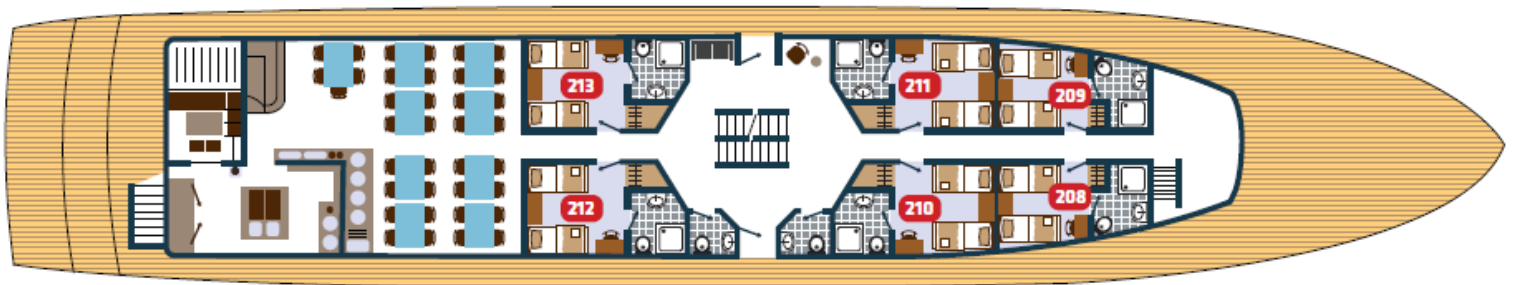

ADRIATIC CRUISE

by  | KOMPAS

M/S
ADRIATICA

FACT SHEET

BOAT INFORMATION

FEATURES

M/S ADRIATICA

Years of construction: 2018	Supreme category
Length: 49 m / 161 feet	Sun deck with sunbeds
Width: 8.6 m / 28.2 feet	Salon/Restaurant & Bar
Speed: 9 NM	Cabins with private bathroom, A/C & LCD TV
Cabins: 18	Complimentary Wi-fi on board
Capacity: 35 passengers	Voltage: 220v

ADRIATICA

UPPER DECK

MAIN DECK

LOWER DECK

<i>M/S ADRIATICA - CABIN TYPES</i>					
<i>UPPER DECK CABIN WITH TERRACE</i>					
DOUBLE (160x200)	21m2	VIP1	VIP2	21m2	DOUBLE (160x200)
<i>UPPER DECK CABIN</i>					
DOUBLE/TWIN (90x200 x2)	11m2	315	314	12m2	DOUBLE/TWIN (90x200 x2)
			316	12m2	DOUBLE/TWIN (90x200 x2)
<i>MAIN DECK CABIN</i>					
TWIN (90x200 x2)	11m2	209	208	11m2	TWIN (90x200 x2)
DOUBLE/TWIN (90x200 x2)	13m2	211	210	13m2	DOUBLE/TWIN (90x200 x2)
DOUBLE/TWIN (90x200 x2)	13m2	213	212	13m2	DOUBLE/TWIN (90x200 x2)
<i>LOWER DECK CABIN</i>					
SINGLE (90x200)	11m2	100			
TWIN (90x200 x2)	16m2	101	102	16m2	DOUBLE/TWIN (90x200 x2)
DOUBLE (160x200)	16m2	103	104	16m2	DOUBLE/TWIN (90x200 x2)
DOUBLE/TWIN (90x200 x2)	16m2	105	106	16m2	DOUBLE/TWIN (90x200 x2)